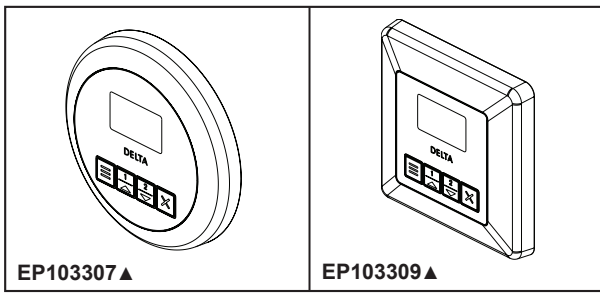

see what Delta can doSM

STEAMBATH INTERFACE

- Contemporary Round (EP103307▲)
- Transitional Square (EP103309▲)

FEATURES:

- Programmable time and temperature
- Temperature range 60°F min to 125°F max
- Time programmable up to 60 minutes
- Digital display of ambient temperature, set temperature, and elapsed time
- 2 User presets
- Patented Dual Sensor Technology: The control features dual temperature sensors that deliver extremely accurate temperature precision to smoothly regulate the steam shower environment

STANDARD SPECIFICATIONS:

- Surface Mount - 1 1/2" hole required
- Must mount inside the steam room
- The multi-conductor cable should be run through 3/4" conduit to protect cable from damage and to facilitate easy replacement.
- Mount control near seating area and not above Steam head.
- Control should be mounted 48" above the floor
- Steam head to be mounted 12" to 18" above the finished floor or 6" above the rim of the tub and as far from the seating area as possible.
- Required Electrical Service: Low-voltage connection from 5GE-SMP series generators via multi-conductor cable (supplied with steam generator)
- Model is not compatible with 5SP-MU-3 audio accessory