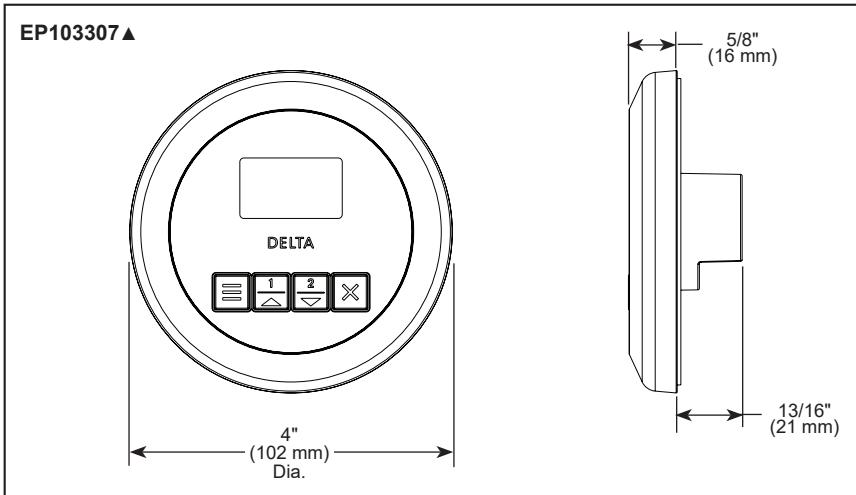

see what Delta can doSM

STEAMBATH INTERFACE

- Contemporary Round (EP103307▲)
- Transitional Square (EP103309▲)

FEATURES:

- Programmable time and temperature
- Temperature range 60°F min to 125°F max
- Time programmable up to 60 minutes
- Digital display of ambient temperature, set temperature, and elapsed time
- 2 User presets
- Patented Dual Sensor Technology: The control features dual temperature sensors that deliver extremely accurate temperature precision to smoothly regulate the steam shower environment

STANDARD SPECIFICATIONS:

- Surface Mount - 1 1/2" hole required
- Must mount inside the steam room
- The multi-conductor cable should be run through 3/4" conduit to protect cable from damage and to facilitate easy replacement.
- Mount control near seating area and not above Steam head.
- Control should be mounted 48" above the floor
- Steam head to be mounted 12" to 18" above the finished floor or 6" above the rim of the tub and as far from the seating area as possible.
- Required Electrical Service: Low-voltage connection from 5GE-SMP series generators via multi-conductor cable (supplied with steam generator)
- Model is not compatible with 5SP-MU-3 audio accessory