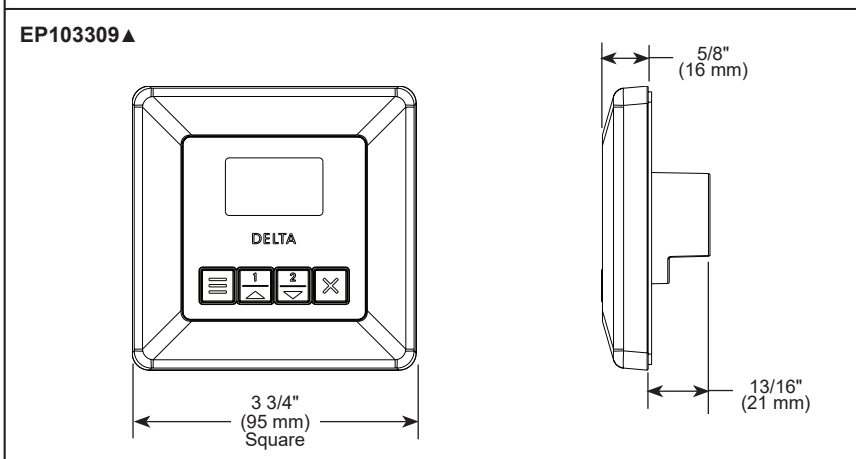

see what Delta can doSM

STEAMBATH INTERFACE

- Contemporary Round (EP103307▲)
- Transitional Square (EP103309▲)

FEATURES:

- Programmable time and temperature
- Temperature range 60°F min to 125°F max
- Time programmable up to 60 minutes
- Digital display of ambient temperature, set temperature, and elapsed time
- 2 User presets
- Patented Dual Sensor Technology: The control features dual temperature sensors that deliver extremely accurate temperature precision to smoothly regulate the steam shower environment

STANDARD SPECIFICATIONS:

- Surface Mount - 1 1/2" hole required
- Must mount inside the steam room
- The multi-conductor cable should be run through 3/4" conduit to protect cable from damage and to facilitate easy replacement.
- Mount control near seating area and not above Steam head.
- Control should be mounted 48" above the floor
- Steam head to be mounted 12" to 18" above the finished floor or 6" above the rim of the tub and as far from the seating area as possible.
- Required Electrical Service: Low-voltage connection from 5GE-SMP series generators via multi-conductor cable (supplied with steam generator)
- Model is not compatible with 5SP-MU-3 audio accessory