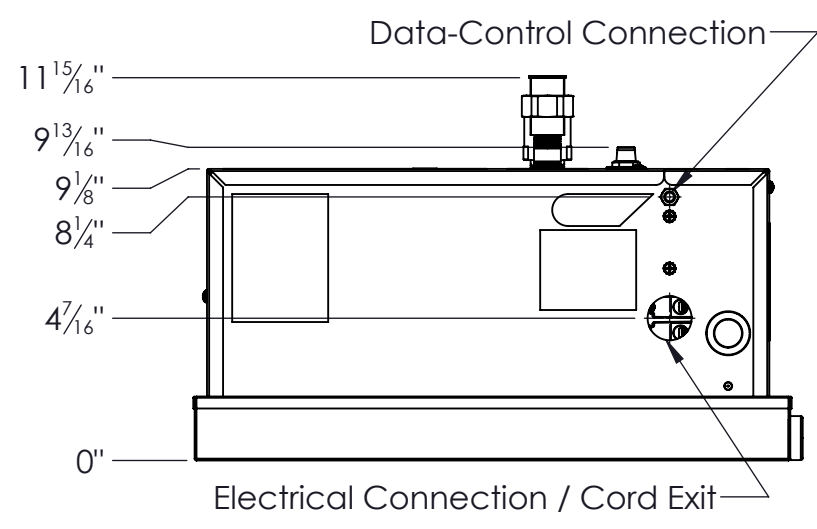

Left:

Front:

Right:

Back:

THERMOL STEAMBATH CO.
ROUND ROCK, TEXAS

PROIII Models - Up to 395

SIZE	DWG NO.	REV
B		

SCALE: 1:6