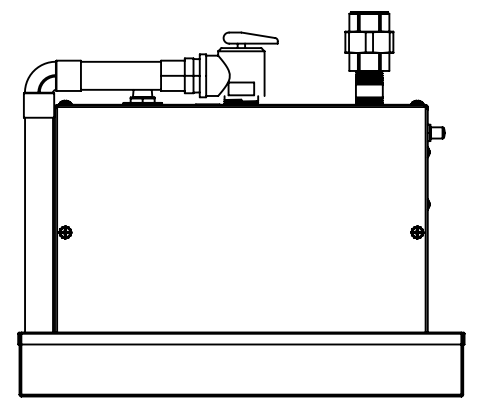

Left:

Front:

Right:

Back:

THERMOL STEAMBATH CO.
ROUND ROCK, TEXAS

PROIII Models - Up to 395

SIZE	DWG NO.	REV
B		

SCALE: 1:6