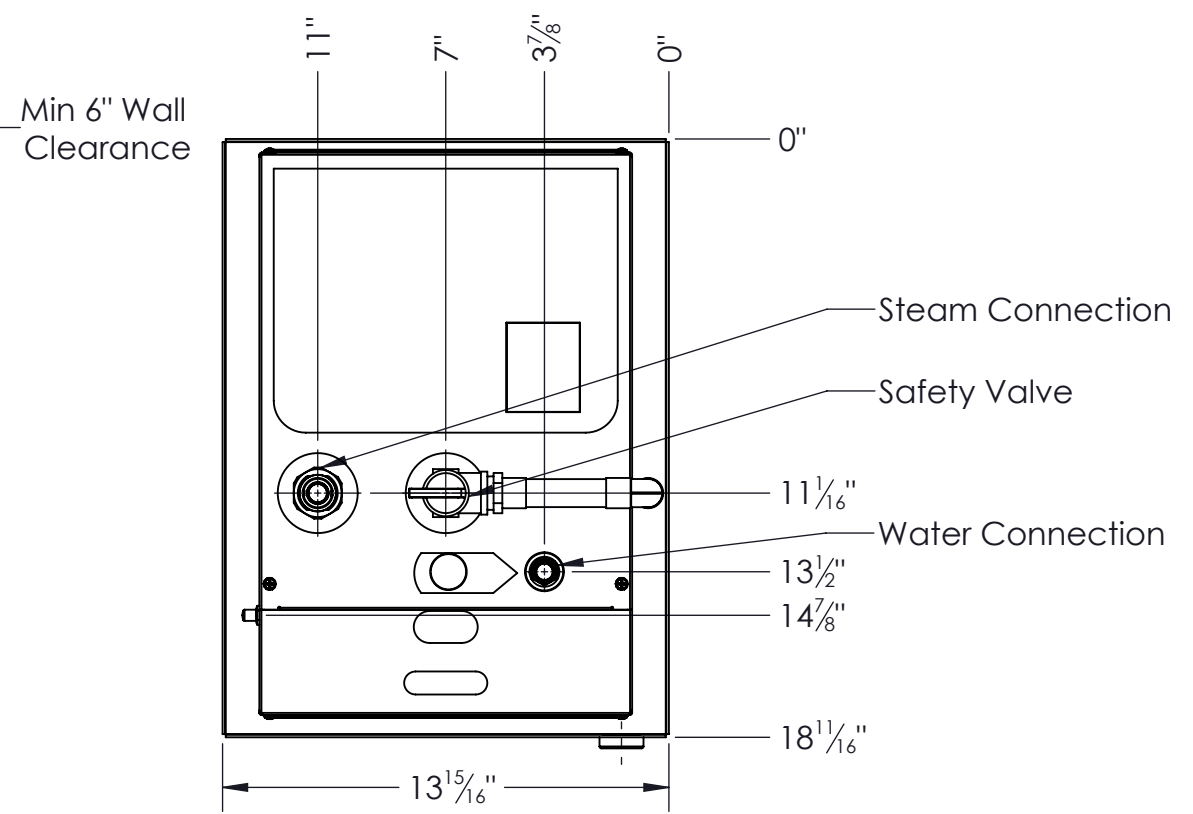

8

7

6

5

4

3

1

Top: