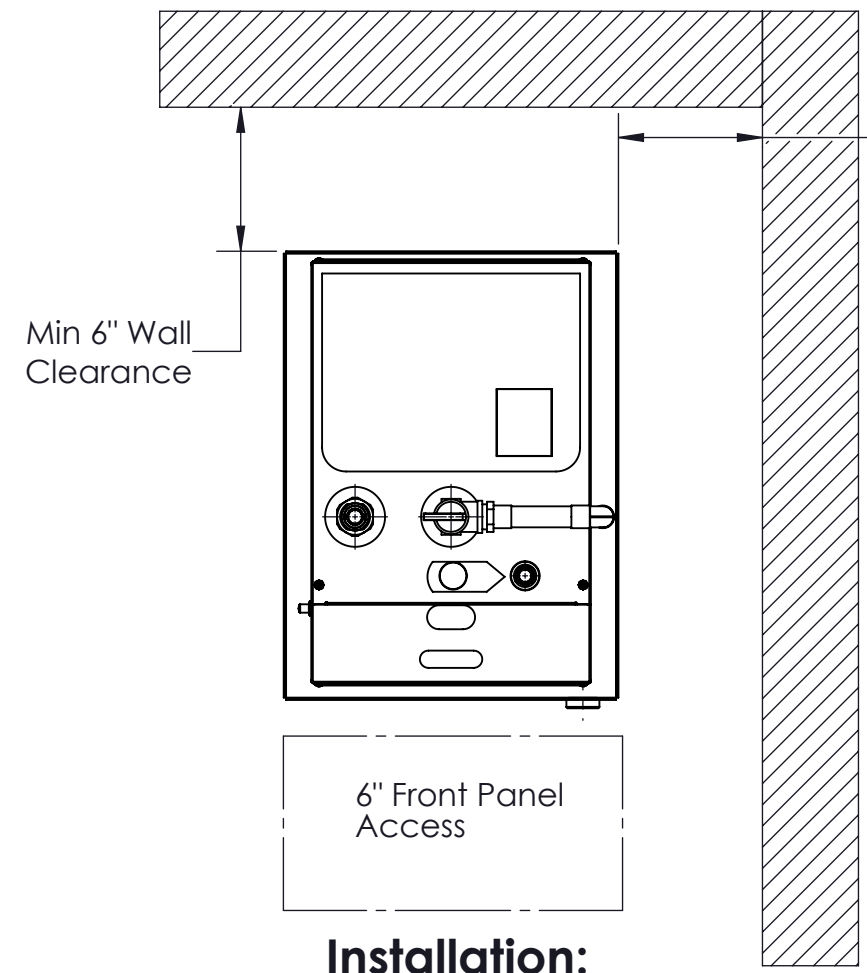

8

7

6

5

4

3

1

Top: