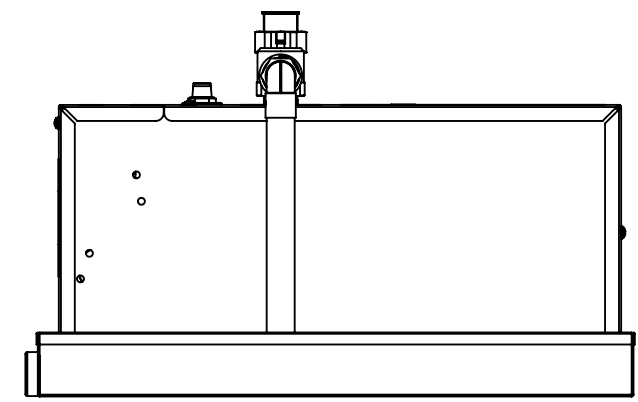

Left:

Front:

Right:

Back:

THERMOL STEAMBATH CO.
ROUND ROCK, TEXAS

PROIII Models - Up to 395

SIZE	DWG NO.	REV
B		

SCALE: 1:6