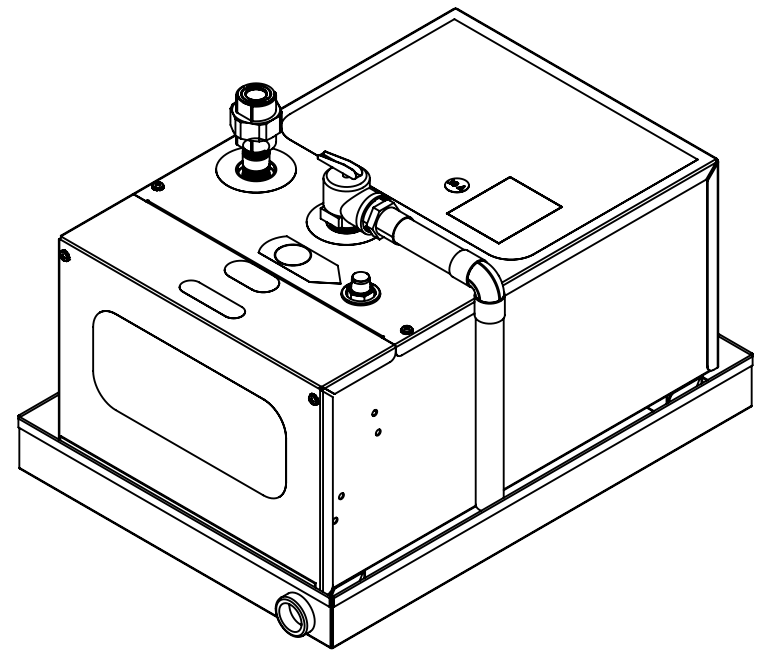

Left:

Front:

Right:

Back:

THERMOL STEAMBATH CO.
ROUND ROCK, TEXAS

PROIII Models - Up to 395

SIZE	DWG NO.	REV
B		

SCALE: 1:6