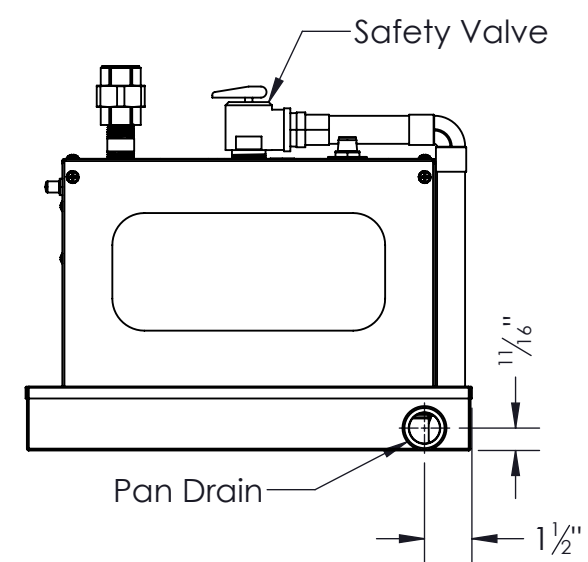

Left:

Front:

Right:

Back:

THERMOL STEAMBATH CO.
ROUND ROCK, TEXAS

PROIII Models - Up to 395

SIZE	DWG NO.	REV
B		

SCALE: 1:6