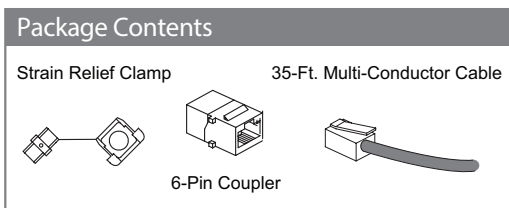

see what Delta can do^{SM}

AUXILIARY EXTERIOR CONTROL W/LED INDICATOR

- Contemporary Round (5CN-220R)
- Transitional Square (5CN-220T)

STANDARD SPECIFICATIONS:

- Surface Mount - 1 1/2" hole required
- Mounts on outside of the steam room and MUST be used with interior interface 5CH-250
- Control should be mounted 48" above the floor
- Required Electrical Service: Low-voltage connection from 5GE-SMP steam generator via multi-conductor cable (included)

WARRANTY

- Steam Generators – Lifetime limited warranty; or for commercial purchasers (including for steam bath generators with model numbers beginning with 5COM, which are intended solely for heavy commercial use), one (1) year from the date the product is received by the original purchaser or their authorized representative (installation contractor, etc.).
- Electronic Parts for Steam Bath Generators, Controls, Spa Options and Accessories – two (2) years from the date the product is received by the original consumer purchaser or their authorized representative (installation contractor, etc.); or for commercial purchasers, one (1) year from the date the product is received by the original purchaser or their authorized representative (installation contractor, etc.).
- Please go to www.deltafaucet.com for the complete details of our limited warranty.

▲ Designate Proper Finish Suffix

Delta reserves the right (1) to make changes in specifications and materials, and (2) to change or discontinue models, both without notice or obligation. Dimensions are for reference only. See current full-line price book or www.deltafaucet.com for finish options and product availability.

DSP-S-5CN-220 Rev. D

Delta Faucet Company

55 E. 111th Street, Carmel, IN 46280
350 South Edgeware Road, St. Thomas, ON N5P 4L1
© 2024 Delta Faucet Company