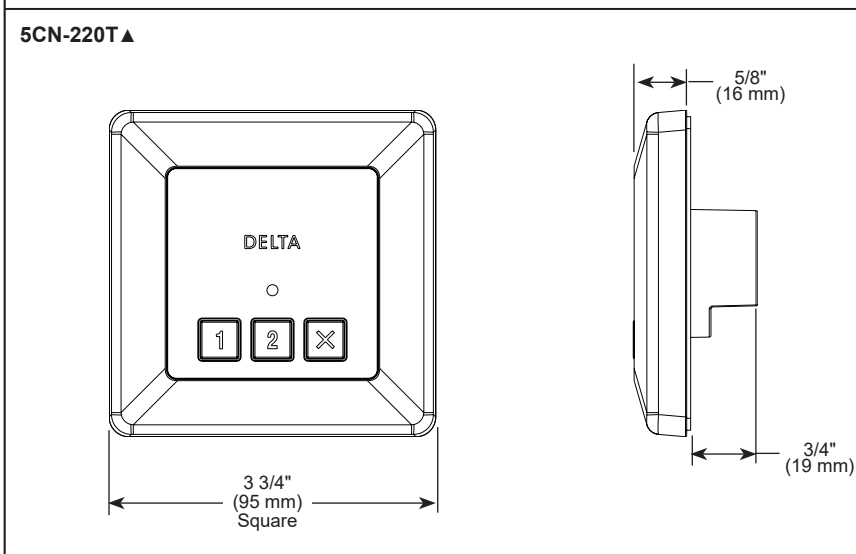

see what Delta can do^{SM}

AUXILIARY EXTERIOR CONTROL W/LED INDICATOR

- Contemporary Round (5CN-220R)
- Transitional Square (5CN-220T)

STANDARD SPECIFICATIONS:

- Surface Mount - 1 1/2" hole required
- Mounts on outside of the steam room and MUST be used with interior interface 5CH-250
- Control should be mounted 48" above the floor
- Required Electrical Service: Low-voltage connection from 5GE-SMP steam generator via multi-conductor cable (included)

WARRANTY

- Steam Generators – Lifetime limited warranty; or for commercial purchasers (including for steam bath generators with model numbers beginning with 5COM, which are intended solely for heavy commercial use), one (1) year from the date the product is received by the original purchaser or their authorized representative (installation contractor, etc.).
- Electronic Parts for Steam Bath Generators, Controls, Spa Options and Accessories – two (2) years from the date the product is received by the original consumer purchaser or their authorized representative (installation contractor, etc.); or for commercial purchasers, one (1) year from the date the product is received by the original purchaser or their authorized representative (installation contractor, etc.).
- Please go to www.deltafaucet.com for the complete details of our limited warranty.

▲ Designate Proper Finish Suffix

Delta reserves the right (1) to make changes in specifications and materials, and (2) to change or discontinue models, both without notice or obligation. Dimensions are for reference only. See current full-line price book or www.deltafaucet.com for finish options and product availability.

DSP-S-5CN-220 Rev. D

Delta Faucet Company

55 E. 111th Street, Carmel, IN 46280
350 South Edgeware Road, St. Thomas, ON N5P 4L1
© 2024 Delta Faucet Company