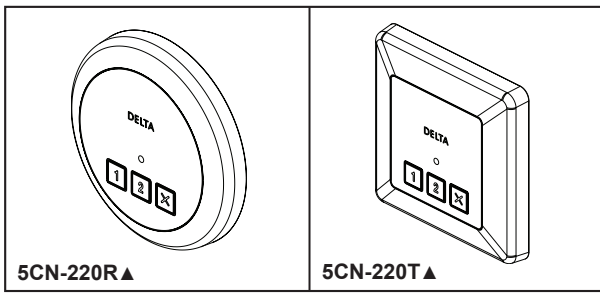

see what Delta can do^{SM}

AUXILIARY EXTERIOR CONTROL W/LED INDICATOR

- Contemporary Round (5CN-220R)
- Transitional Square (5CN-220T)

STANDARD SPECIFICATIONS:

- Surface Mount - 1 1/2" hole required
- Mounts on outside of the steam room and MUST be used with interior interface 5CH-250
- Control should be mounted 48" above the floor
- Required Electrical Service: Low-voltage connection from 5GE-SMP steam generator via multi-conductor cable (included)

WARRANTY

- Steam Generators – Lifetime limited warranty; or for commercial purchasers (including for steam bath generators with model numbers beginning with 5COM, which are intended solely for heavy commercial use), one (1) year from the date the product is received by the original purchaser or their authorized representative (installation contractor, etc.).
- Electronic Parts for Steam Bath Generators, Controls, Spa Options and Accessories – two (2) years from the date the product is received by the original consumer purchaser or their authorized representative (installation contractor, etc.); or for commercial purchasers, one (1) year from the date the product is received by the original purchaser or their authorized representative (installation contractor, etc.).
- Please go to www.deltafaucet.com for the complete details of our limited warranty.

▲ Designate Proper Finish Suffix

Delta reserves the right (1) to make changes in specifications and materials, and (2) to change or discontinue models, both without notice or obligation. Dimensions are for reference only. See current full-line price book or www.deltafaucet.com for finish options and product availability.

DSP-S-5CN-220 Rev. D

Delta Faucet Company

55 E. 111th Street, Carmel, IN 46280
350 South Edgeware Road, St. Thomas, ON N5P 4L1
© 2024 Delta Faucet Company