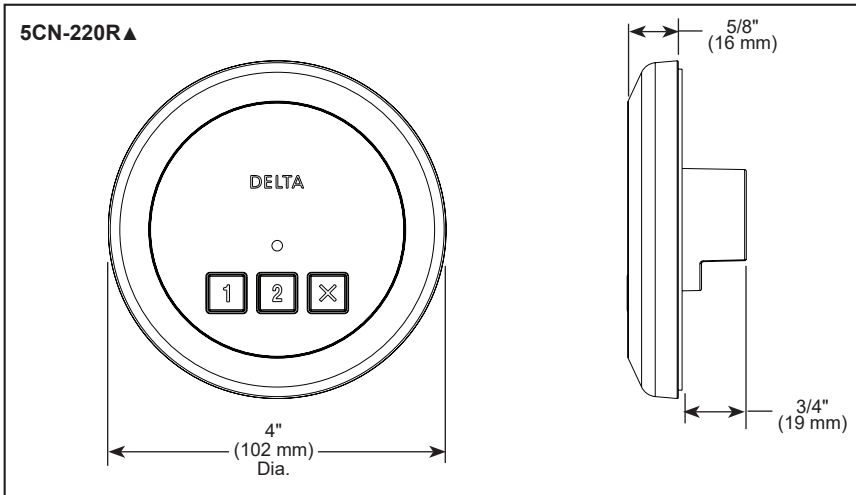

see what Delta can do^{SM}

AUXILIARY EXTERIOR CONTROL W/LED INDICATOR

- Contemporary Round (5CN-220R)
- Transitional Square (5CN-220T)

STANDARD SPECIFICATIONS:

- Surface Mount - 1 1/2" hole required
- Mounts on outside of the steam room and MUST be used with interior interface 5CH-250
- Control should be mounted 48" above the floor
- Required Electrical Service: Low-voltage connection from 5GE-SMP steam generator via multi-conductor cable (included)

WARRANTY

- Steam Generators – Lifetime limited warranty; or for commercial purchasers (including for steam bath generators with model numbers beginning with 5COM, which are intended solely for heavy commercial use), one (1) year from the date the product is received by the original purchaser or their authorized representative (installation contractor, etc.).
- Electronic Parts for Steam Bath Generators, Controls, Spa Options and Accessories – two (2) years from the date the product is received by the original consumer purchaser or their authorized representative (installation contractor, etc.); or for commercial purchasers, one (1) year from the date the product is received by the original purchaser or their authorized representative (installation contractor, etc.).
- Please go to www.deltafaucet.com for the complete details of our limited warranty.

▲ Designate Proper Finish Suffix

Delta reserves the right (1) to make changes in specifications and materials, and (2) to change or discontinue models, both without notice or obligation. Dimensions are for reference only. See current full-line price book or www.deltafaucet.com for finish options and product availability.

DSP-S-5CN-220 Rev. D

Delta Faucet Company

55 E. 111th Street, Carmel, IN 46280
350 South Edgeware Road, St. Thomas, ON N5P 4L1
© 2024 Delta Faucet Company